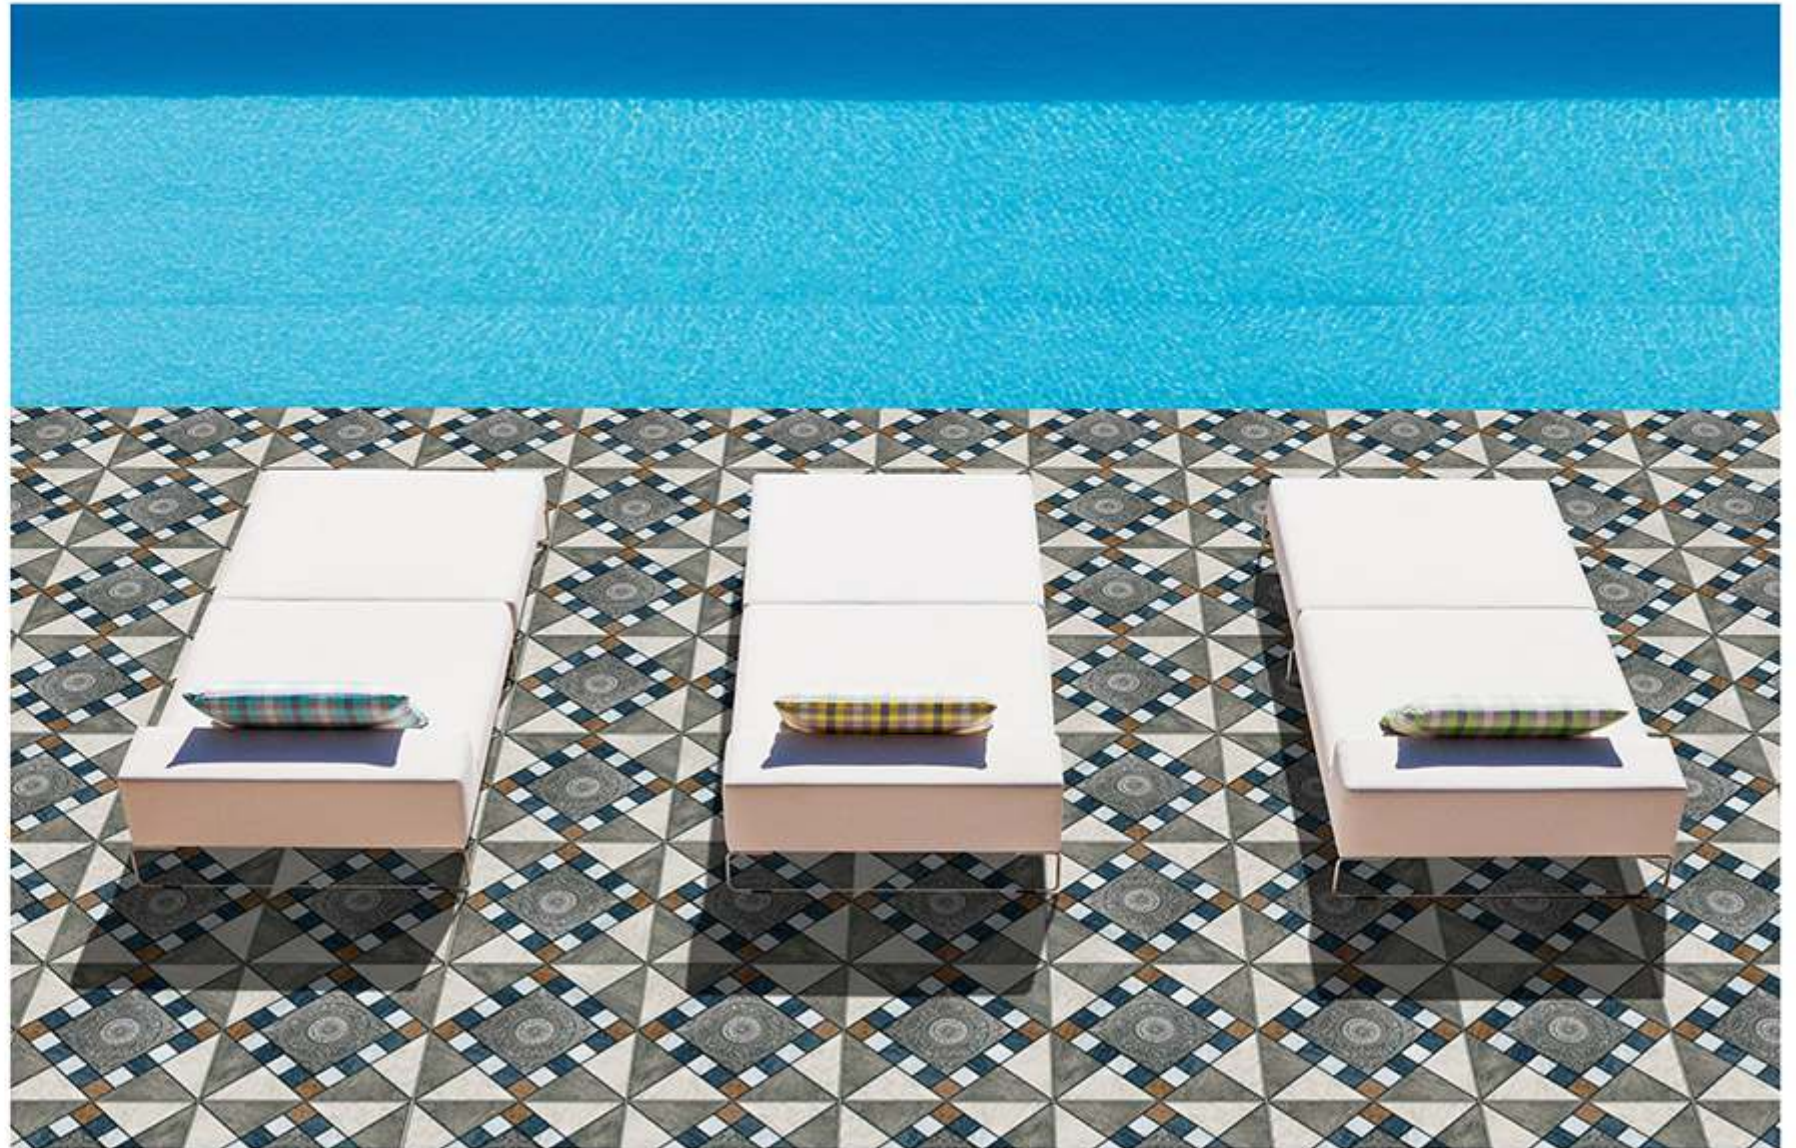

Zero
Maintenance

Eco
Friendly

PLAIN^{SERISE}

400x400MM | VITRIFIED
PARKING TILES

PL-237

-  Applicable On Wall & Floor
-  HD Clarity
-  Random Design
-  Zero Maintenance
-  Eco Friendly

PLAIN SERISE

400x400MM | VITRIFIED
PARKING TILES