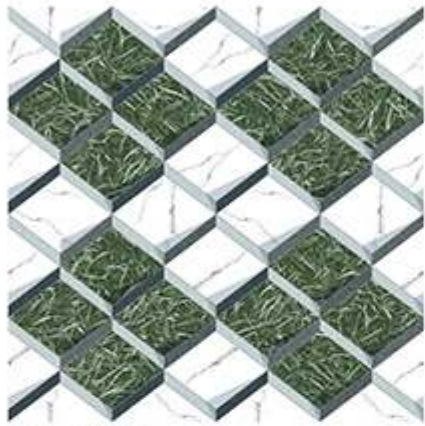

PLAIN SERISE

400x400MM | VITRIFIED
PARKING TILES

PL-195

Applicable On
Wall & Floor

HD
Clarity

Random
Design

Zero
Maintenance

Eco
Friendly