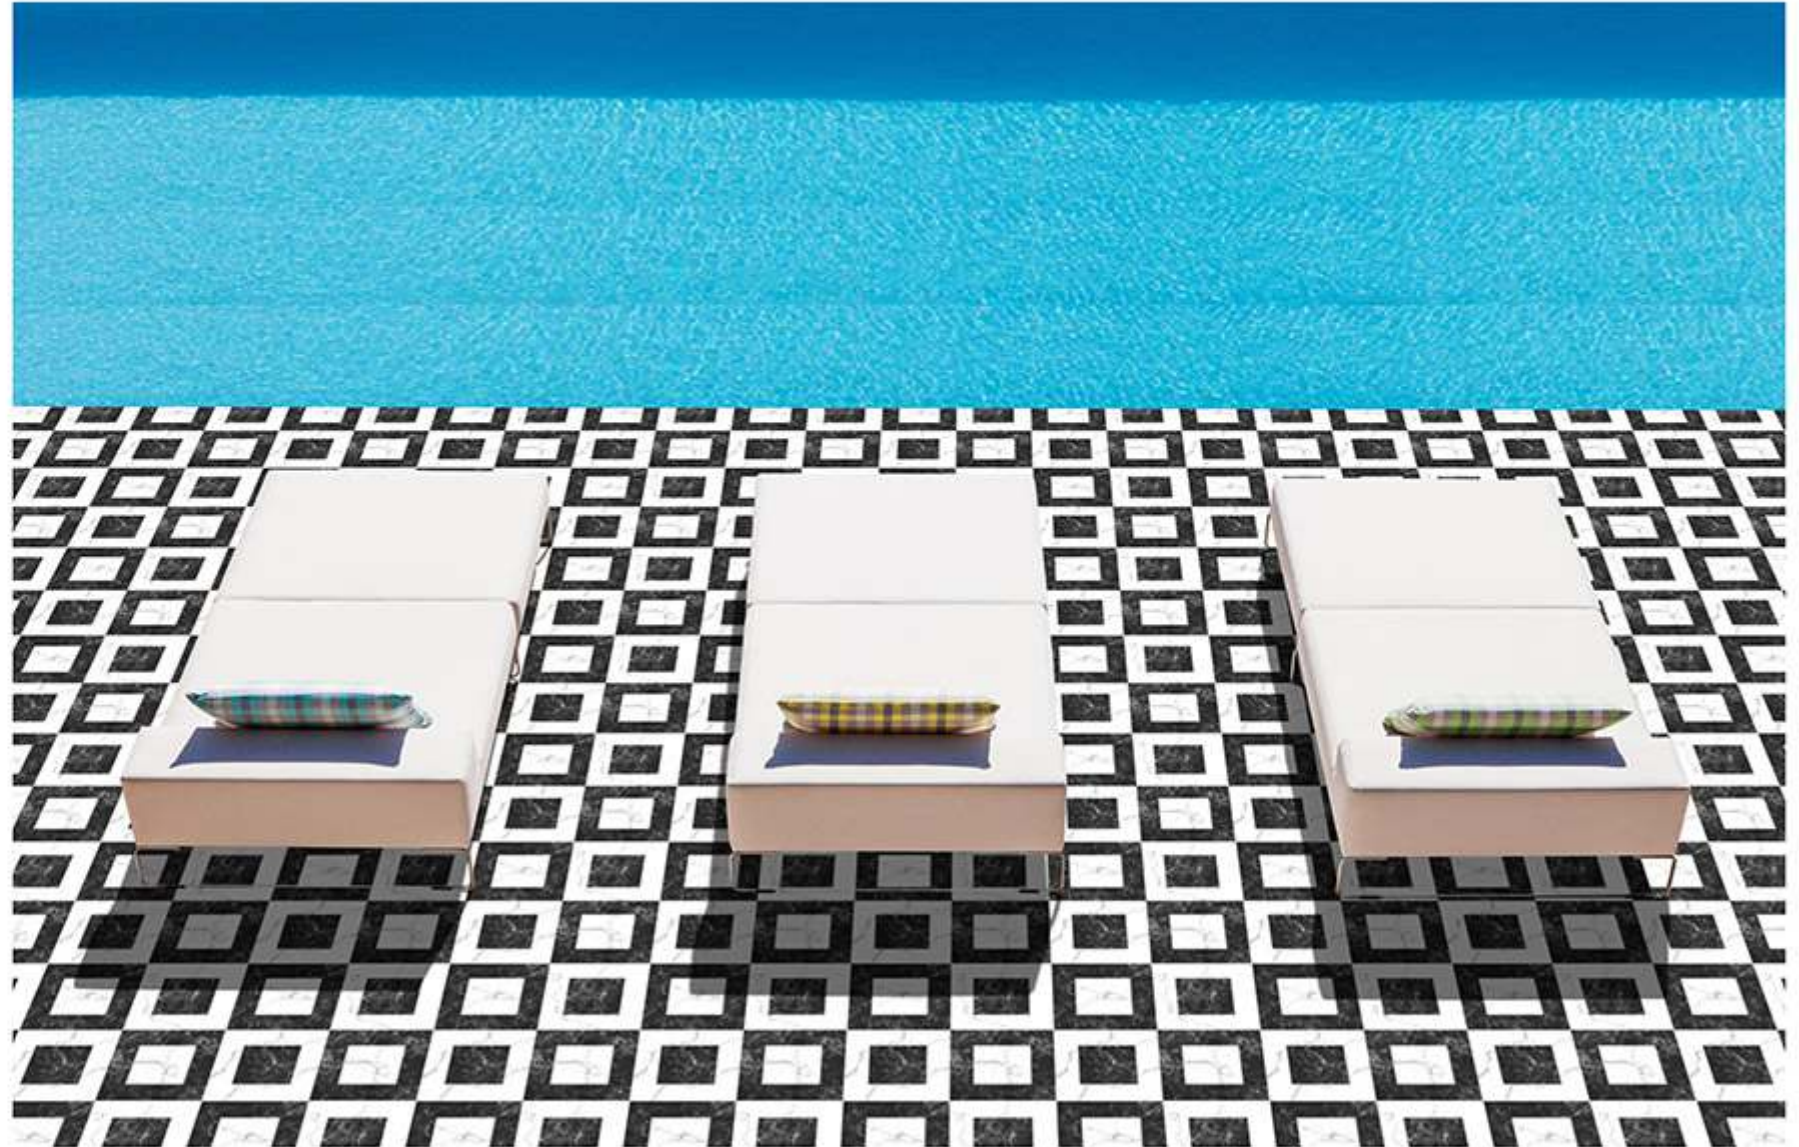

Applicable On
Wall & Floor

HD
Clarity

Random
Design

Zero
Maintenance

Eco
Friendly