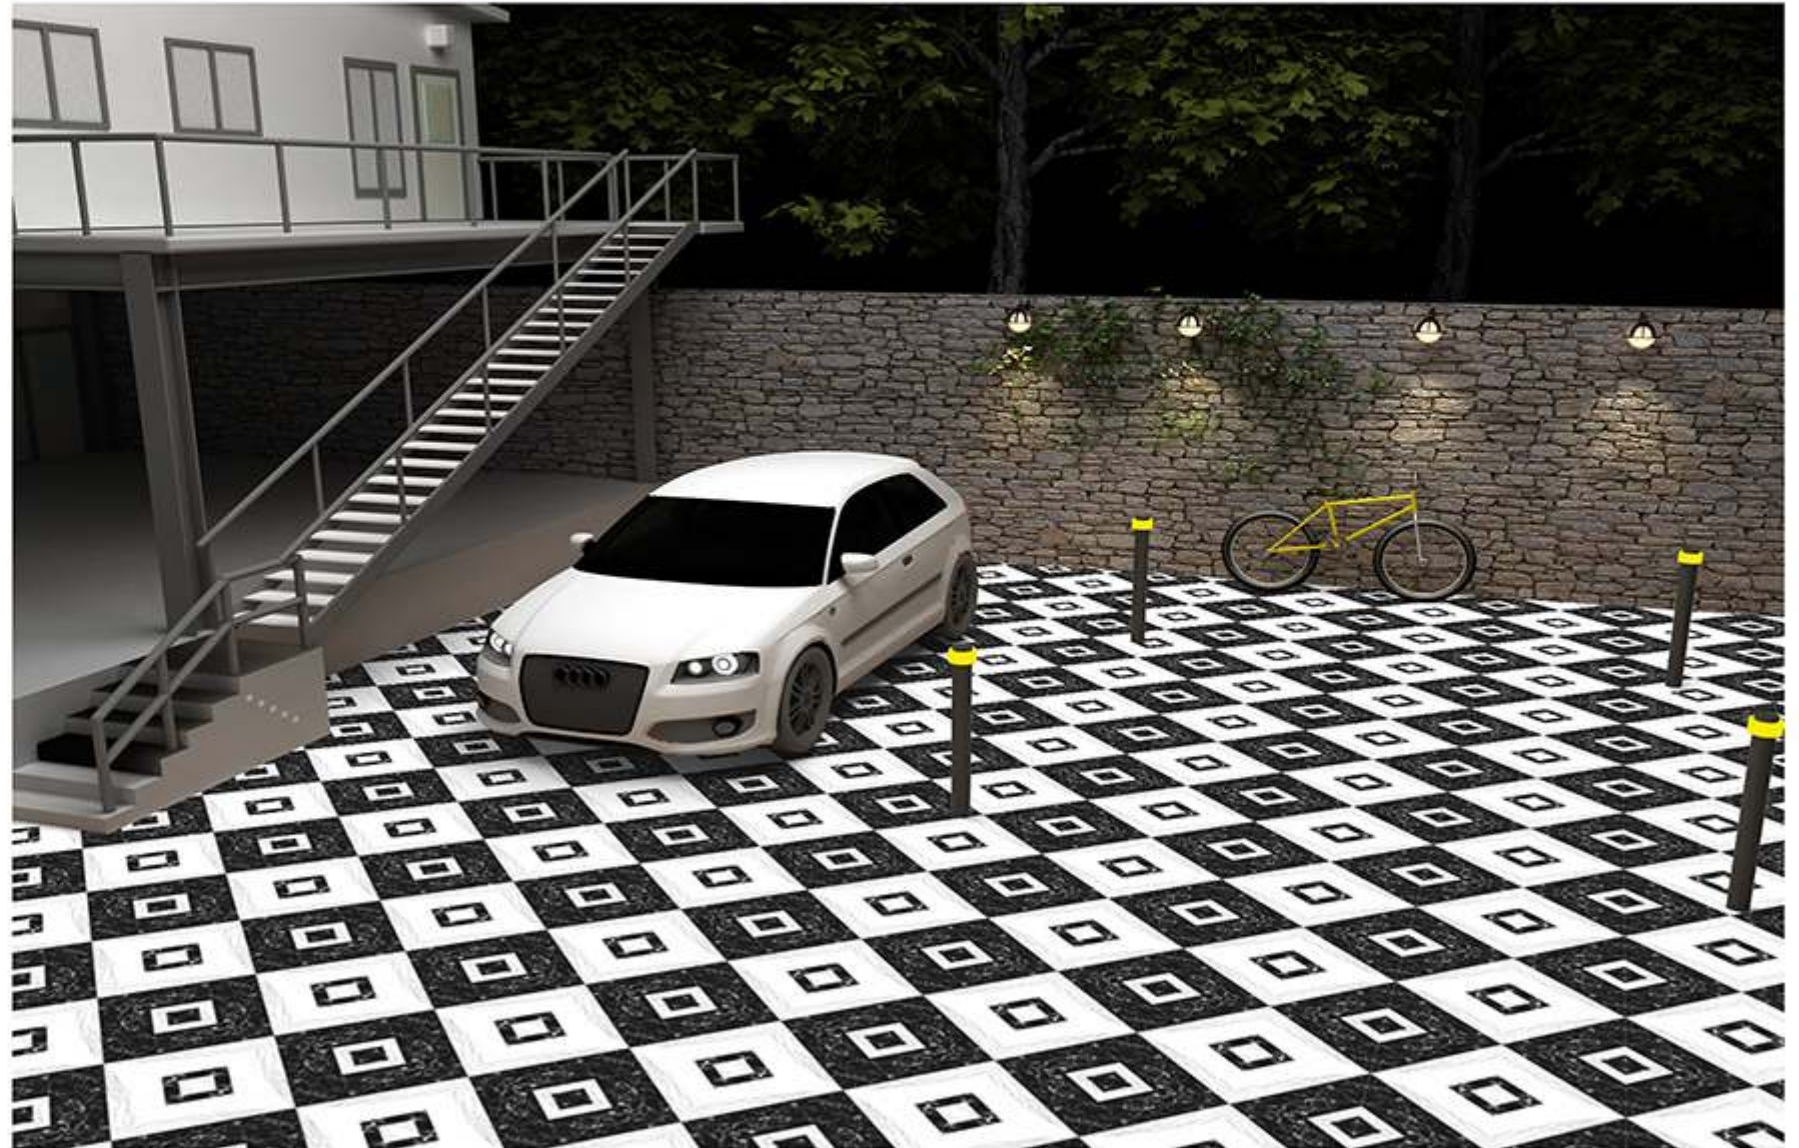

Applicable On
Wall & Floor

HD
Clarity

Random
Design

Zero
Maintenance

Eco
Friendly