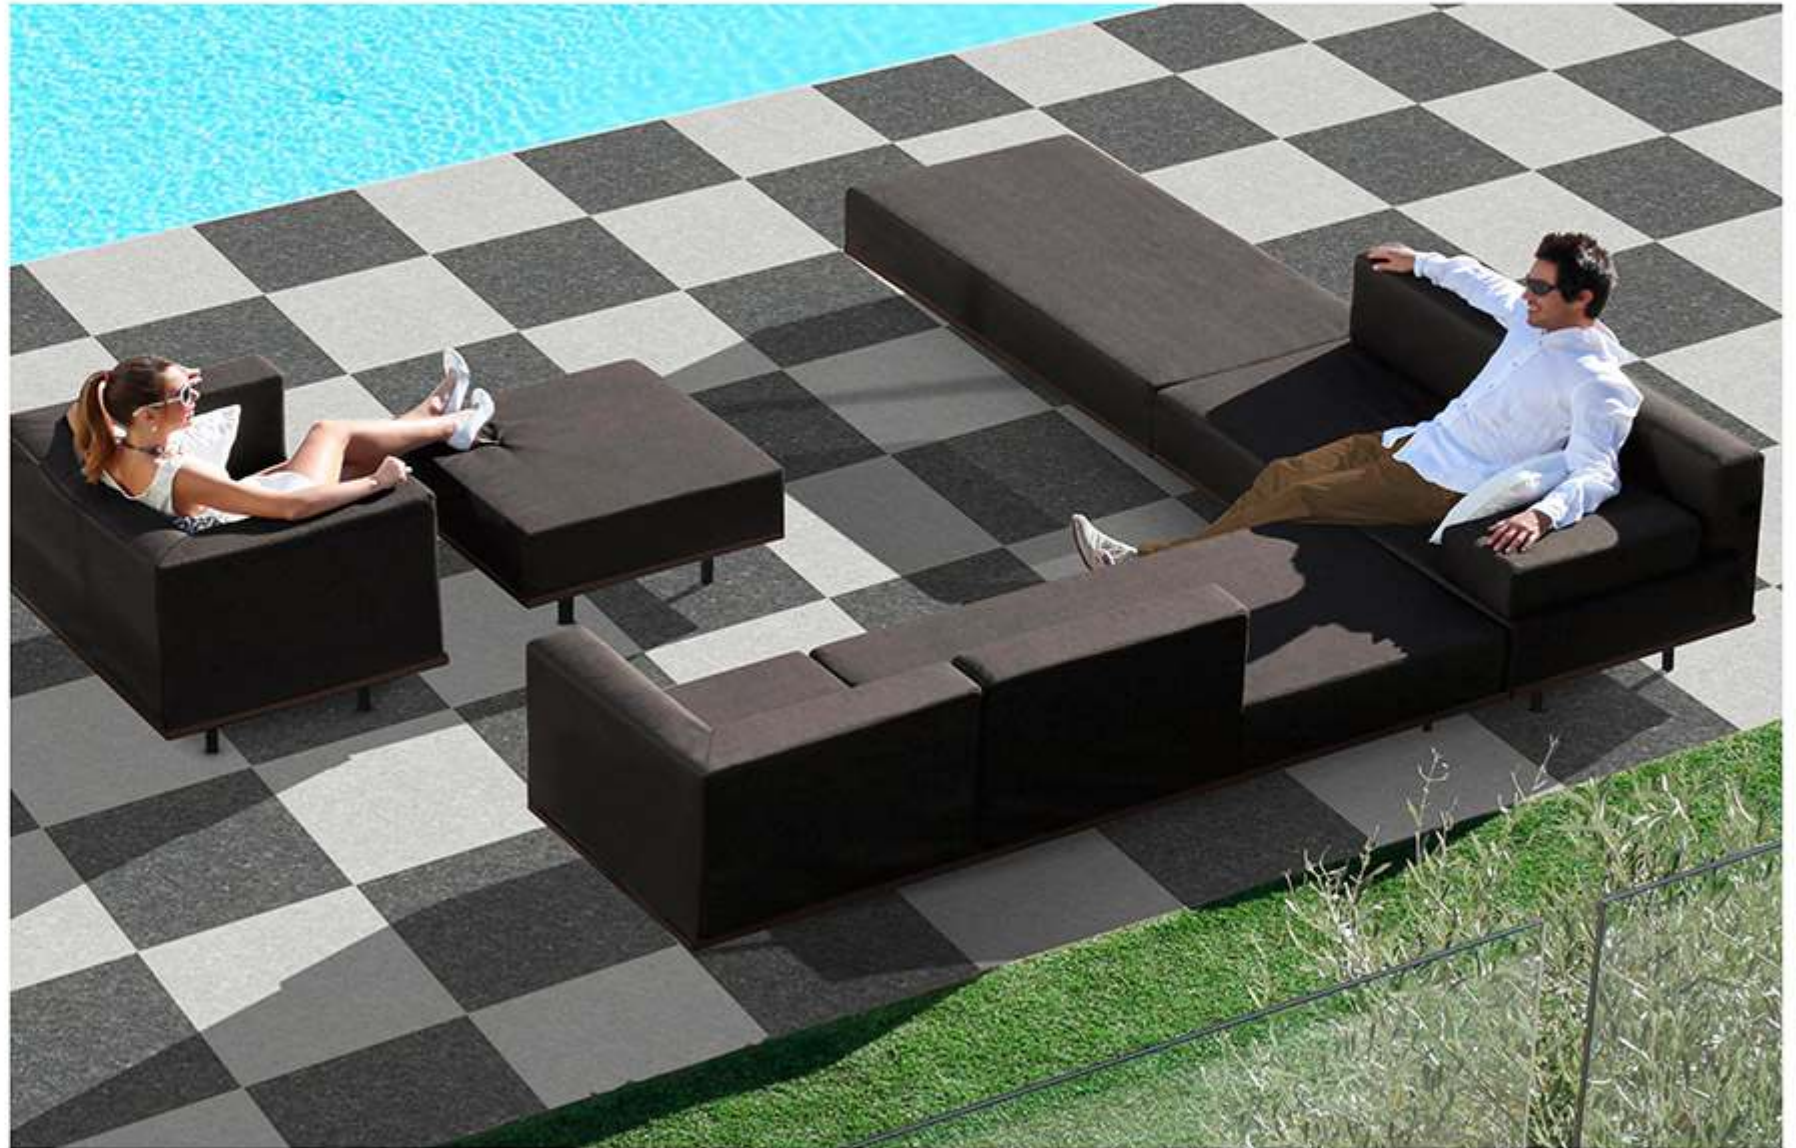

Applicable On
Wall & Floor

HD
Clarity

Random
Design

Zero
Maintenance

Eco
Friendly