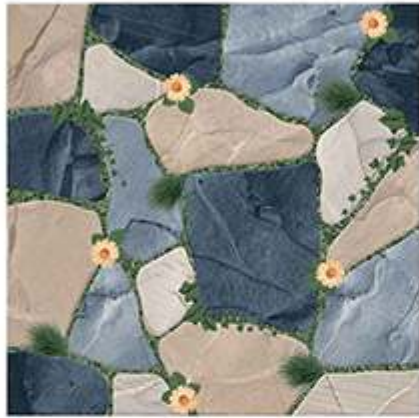

PL-198

Applicable On
Wall & Floor

HD
Clarity

Random
Design

Zero
Maintenance

Eco
Friendly